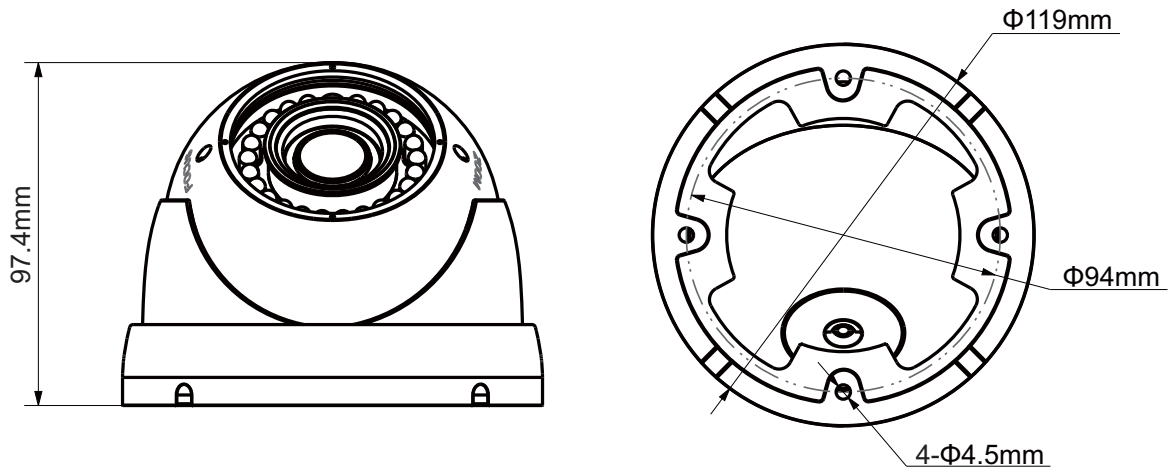

DH-HAC-HDW1200R-VF

Dimensions (mm)